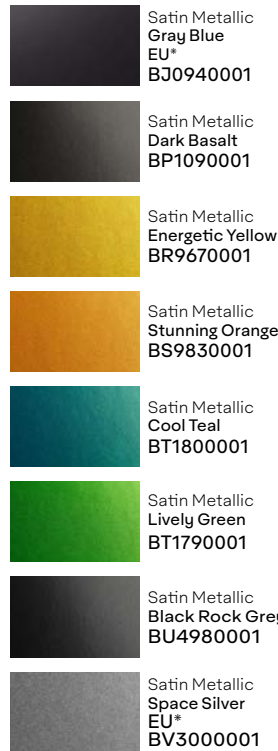

Satin

Satin Metallic

Gloss

Matte Metallic

*The colours shown are digitally reproduced for printing purposes and are not 100% accurate. For an actual production colour, please contact your Avery Dennison sales representative.

*EU: These colours are only available in Europe.

Matte

	Matte White LA8420001
	Matte Orange LA8270001
	Matte Khaki Green LA8430001
	Matte Dark Grey LA8470001
	Matte Black LA8300001
	Matte Blue EU* LA8440001
	Matte Olive Green LA8450001

ColorFlow™ Satin

	ColorFlow™ Fresh Spring Gold/Silver BG7460001
	ColorFlow™ Roaring Thunder Blue/Red BG7470001
	ColorFlow™ Rising Sun Red/Gold BG7580001
	ColorFlow™ Rushing Riptide Cyan/Purple BG7600001
	ColorFlow™ Lightning Ridge Green/Purple BJ1080001
	ColorFlow™ Urban Jungle Silver/Green BG7590001

	ColorFlow™ Frozen Ocean Cyan/Blue CL8410001
	ColorFlow™ Moonstone Silver/Blue CL8240001
	ColorFlow™ Solar Dawn Black/Red CL8250001

ColorFlow™ Gloss

	ColorFlow™ Frozen Ocean Cyan/Blue CL8410001
	ColorFlow™ Moonstone Silver/Blue CL8240001
	ColorFlow™ Solar Dawn Black/Red CL8250001
	ColorFlow™ Gloss Rushing Riptide Cyan/Purple BJ1100001
	ColorFlow™ Gloss Urban Jungle Silver/Green BJ0950001
	ColorFlow™ Gloss Hidden Forest Dark Grey/Green BX8120001