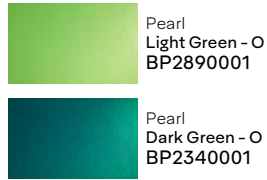

Pearl

Gloss Pearl

Satin

Satin Metallic

Gloss

Matte Metallic

*The colours shown are digitally reproduced for printing purposes and are not 100% accurate. For an actual production colour, please contact your Avery Dennison sales representative.

*EU: These colours are only available in Europe.