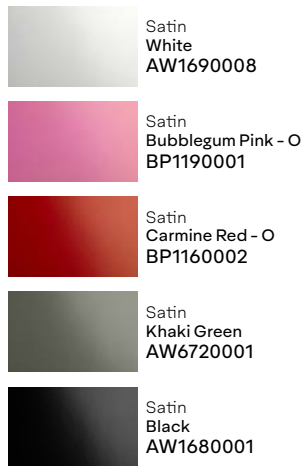

Satin

Satin Metallic

Gloss

Matte Metallic

*The colours shown are digitally reproduced for printing purposes and are not 100% accurate. For an actual production colour, please contact your Avery Dennison sales representative.

*EU: These colours are only available in Europe.

Matte

	Matte White LA8420001
	Matte Orange LA8270001
	Matte Khaki Green LA8430001
	Matte Dark Grey LA8470001
	Matte Black LA8300001
	Matte Blue EU* LA8440001
	Matte Olive Green LA8450001

ColorFlow™ Satin

	ColorFlow™ Fresh Spring Gold/Silver BG7460001
	ColorFlow™ Roaring Thunder Blue/Red BG7470001
	ColorFlow™ Rising Sun Red/Gold BG7580001
	ColorFlow™ Rushing Riptide Cyan/Purple BG7600001
	ColorFlow™ Lightning Ridge Green/Purple BJ1080001
	ColorFlow™ Urban Jungle Silver/Green BG7590001

	ColorFlow™ Frozen Ocean Cyan/Blue CL8410001
	ColorFlow™ Moonstone Silver/Blue CL8240001
	ColorFlow™ Solar Dawn Black/Red CL8250001

ColorFlow™ Gloss

	ColorFlow™ Frozen Ocean Cyan/Blue CL8410001
	ColorFlow™ Moonstone Silver/Blue CL8240001
	ColorFlow™ Solar Dawn Black/Red CL8250001
	ColorFlow™ Gloss Rushing Riptide Cyan/Purple BJ1100001
	ColorFlow™ Gloss Urban Jungle Silver/Green BJ0950001
	ColorFlow™ Gloss Hidden Forest Dark Grey/Green BX8120001