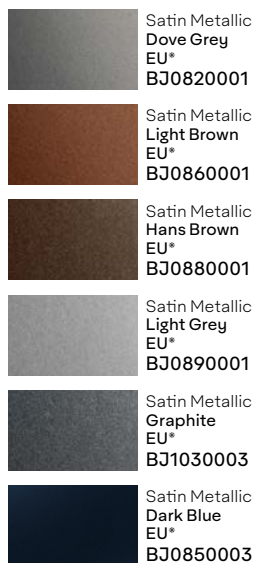

Satin

Satin Metallic

Gloss

Matte Metallic

*The colours shown are digitally reproduced for printing purposes and are not 100% accurate. For an actual production colour, please contact your Avery Dennison sales representative.

*EU: These colours are only available in Europe.

Matte

	Matte White LA8420001
	Matte Orange LA8270001
	Matte Khaki Green LA8430001
	Matte Dark Grey LA8470001
	Matte Black LA8300001
	Matte Blue EU* LA8440001
	Matte Olive Green LA8450001

ColorFlow™ Satin

	ColorFlow™ Fresh Spring Gold/Silver BG7460001
	ColorFlow™ Roaring Thunder Blue/Red BG7470001
	ColorFlow™ Rising Sun Red/Gold BG7580001
	ColorFlow™ Rushing Riptide Cyan/Purple BG7600001
	ColorFlow™ Lightning Ridge Green/Purple BJ1080001
	ColorFlow™ Urban Jungle Silver/Green BG7590001

	ColorFlow™ Frozen Ocean Cyan/Blue CL8410001
	ColorFlow™ Moonstone Silver/Blue CL8240001
	ColorFlow™ Solar Dawn Black/Red CL8250001

ColorFlow™ Gloss

	ColorFlow™ Frozen Ocean Cyan/Blue CL8410001
	ColorFlow™ Moonstone Silver/Blue CL8240001
	ColorFlow™ Solar Dawn Black/Red CL8250001
	ColorFlow™ Gloss Rushing Riptide Cyan/Purple BJ1100001
	ColorFlow™ Gloss Urban Jungle Silver/Green BJ0950001
	ColorFlow™ Gloss Hidden Forest Dark Grey/Green BX8120001