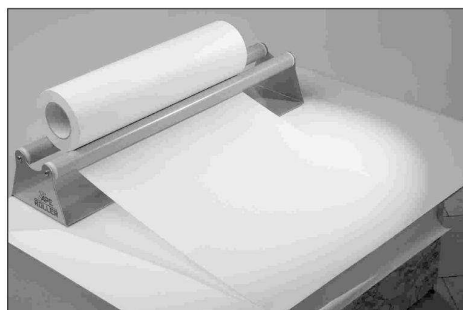

TAPE-ROLLER

**An ideal dispenser for quick and crease-free mounting
of Application Tapes, protection films
and adhesive tapes.**

Pull the tape from the roll.

**Laminate, without creasing to
the substrate from the furthest
point.**

**Then smooth the tape evenly,
without creasing, using a roller.**