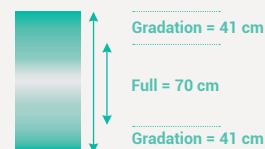

DIMENSIONS

1,52 x 2,5 m
1,52 x 5 m
1,52 x 10 m
1,52 x 30 m

Application's instructions

Application's video

Application Method

The glass surface to be glued on has to be free from dust, grease or other contaminants. Some specific materials such as polycarbonate can cause air bubble problems. Therefore, a compatibility test is recommended. For more precision we recommend to refer back to the application table.

Production and standards

In order to constantly improve our production we may change a product colour and manufacturing process without prior notice. Before applying our products we recommend that our users ensure that the film is suitable for the intended use and comply with current standards.